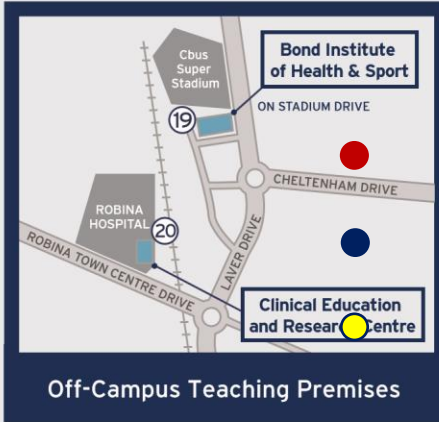

Male Prayer Room
BLD 10 – Enter from Behind Don's Tavern

Female Prayer Room
BLD 06 – Level 2
Enter from outside of building

- 1 Arch Building**
Chancellor Offices and Meeting Rooms Level 6
Loggia and Council Meeting Room Level 6
- Faculty of Society & Design**
- 1a** Alumni and Development Office Level 1
Centre for Autism Spectrum Disorders Level 1
Film and Television Offices Level 1
Interdisciplinary Centre for the Artificial Mind (ICAM) Level 1
Balnaves Foundation Multimedia Learning Centre Level 2
Society & Design Students' Association Office Level 2
- 1b** Computer Labs Level 1
Development Studio Level 1
Journalism Newsroom Level 1
Level Up Lab Level 1
Upper Basement Advertising Agency Level 1
John and Alison Kearney Main Library Level 2
Library and Computing Service Desk Level 2
Papyrus Cafe Level 2
University Bookshop and Print Shop Level 2
- 1c** Information Technology Services Level 2
Office of Learning and Teaching Level 3
Library Services Level 4
Research Services Level 4
- 2 Bond Business School**
Administration Level 2
Macquarie Trading Room Level 2
Business Students' Association Level 2
Big Data Centre Level 3
Bond Business School Reception Level 3
Bond Business Commercialisation Centre Level 3
Transformer Level 3
- 3 Society & Design Precinct**
- 3a** Living Lab Level 2
- 3a** Abelian School of Architecture Level 1
- 3c** Architecture Workshops and Robotics Laboratory Level 1
- 3d** Architecture Workshops and Fabrication Laboratory Level 1
- 4 Faculty of Law**
John and Alison Kearney Law Library Level 2
Faculty of Law Reception Level 1
- 4a** Law Students' Association Office Level 1
Legal Skills Centre Level 2
Moot Courts Level 3
Psychology Clinic Level 1
Finance and Payroll Level 3
Human Resources Level 3
Workplace Health and Safety Level 3
- 4b** Psychology Clinic Level 1
Finance and Payroll Level 3
Human Resources Level 3
Workplace Health and Safety Level 3
- 5 Faculty of Health Sciences & Medicine**
Faculty of Health Sciences & Medicine Reception Level 1
Anatomy and Science Laboratories Level 2
Gregor Heiner Lecture Theatre Level 3
Seminar Rooms Level 3
Health Sciences and Medicine Students' Association Office Level 4
- 6 University Centre**
Bond Express Level 1
Bond International Level 1
Lakeside Restaurant and Bar Level 1
Office of Future Students Level 1
Undergraduate Student Lounge Level 1
Events Centre Level 2
Film and Television Studios Level 2
Postgraduate Student Lounge Level 2
Theatres 2, 3 and 4 Level 2, 3
Seminar Rooms Level 2, 3, 4
Basil Sellers Theatre Level 3
Princeton Room Level 3
The Cecil and Ida Green University Club and Restaurant Level 3
Faculty of Society & Design Equipment Loans Store Level 3
- 6a** Faculty of Society & Design Equipment Loans Store Level 3
- 7 South Tower Student Accommodation**
Bond University Student Association Level 1
IT Procurement and Assets Level 1
- 8 North Tower Student Accommodation**
Nyombil Indigenous Support Centre Level 1
- 9 Student Centre**
Career Development Centre Level 1
Cashier Level 1
Office of Admissions Level 1
Student Business Centre Level 1
Student Learning Support Level 1
Student Flights Level 1
Staff and Student Medical Clinic Level 1
Bond University College Level 2
Bond University Sport Level 2
- 10 Recreation Centre**
Campus Safety and Security Level 1
Disability Support Office Level 1
Don's Tavern Level 1
International Student Support Level 1
Mail Room Level 1
Office of Marketing Level 1
Residential Tutoring Services Level 1
Student Housing Level 1
Student Systems and Data Level 1
Sports Hall Level 2
- 11 A Block Student Accommodation** Level 1
- 12 B Block Student Accommodation** Level 1
- 13 Office of Facilities Management** Level 1
- 14 Sports Administration** Level 1
- 15 The Fabian Fay Clubhouse** Level 1
- 16 Somerset Boathouse** Level 1
- 17 ADCO Amphitheatre and Alumni Club** Level 1
- 18 Sports Centre** Level 1
- 19 Bond Institute of Health and Sport** Level 1
- 20 Bond University Clinical Education and Research Centre** Level 1