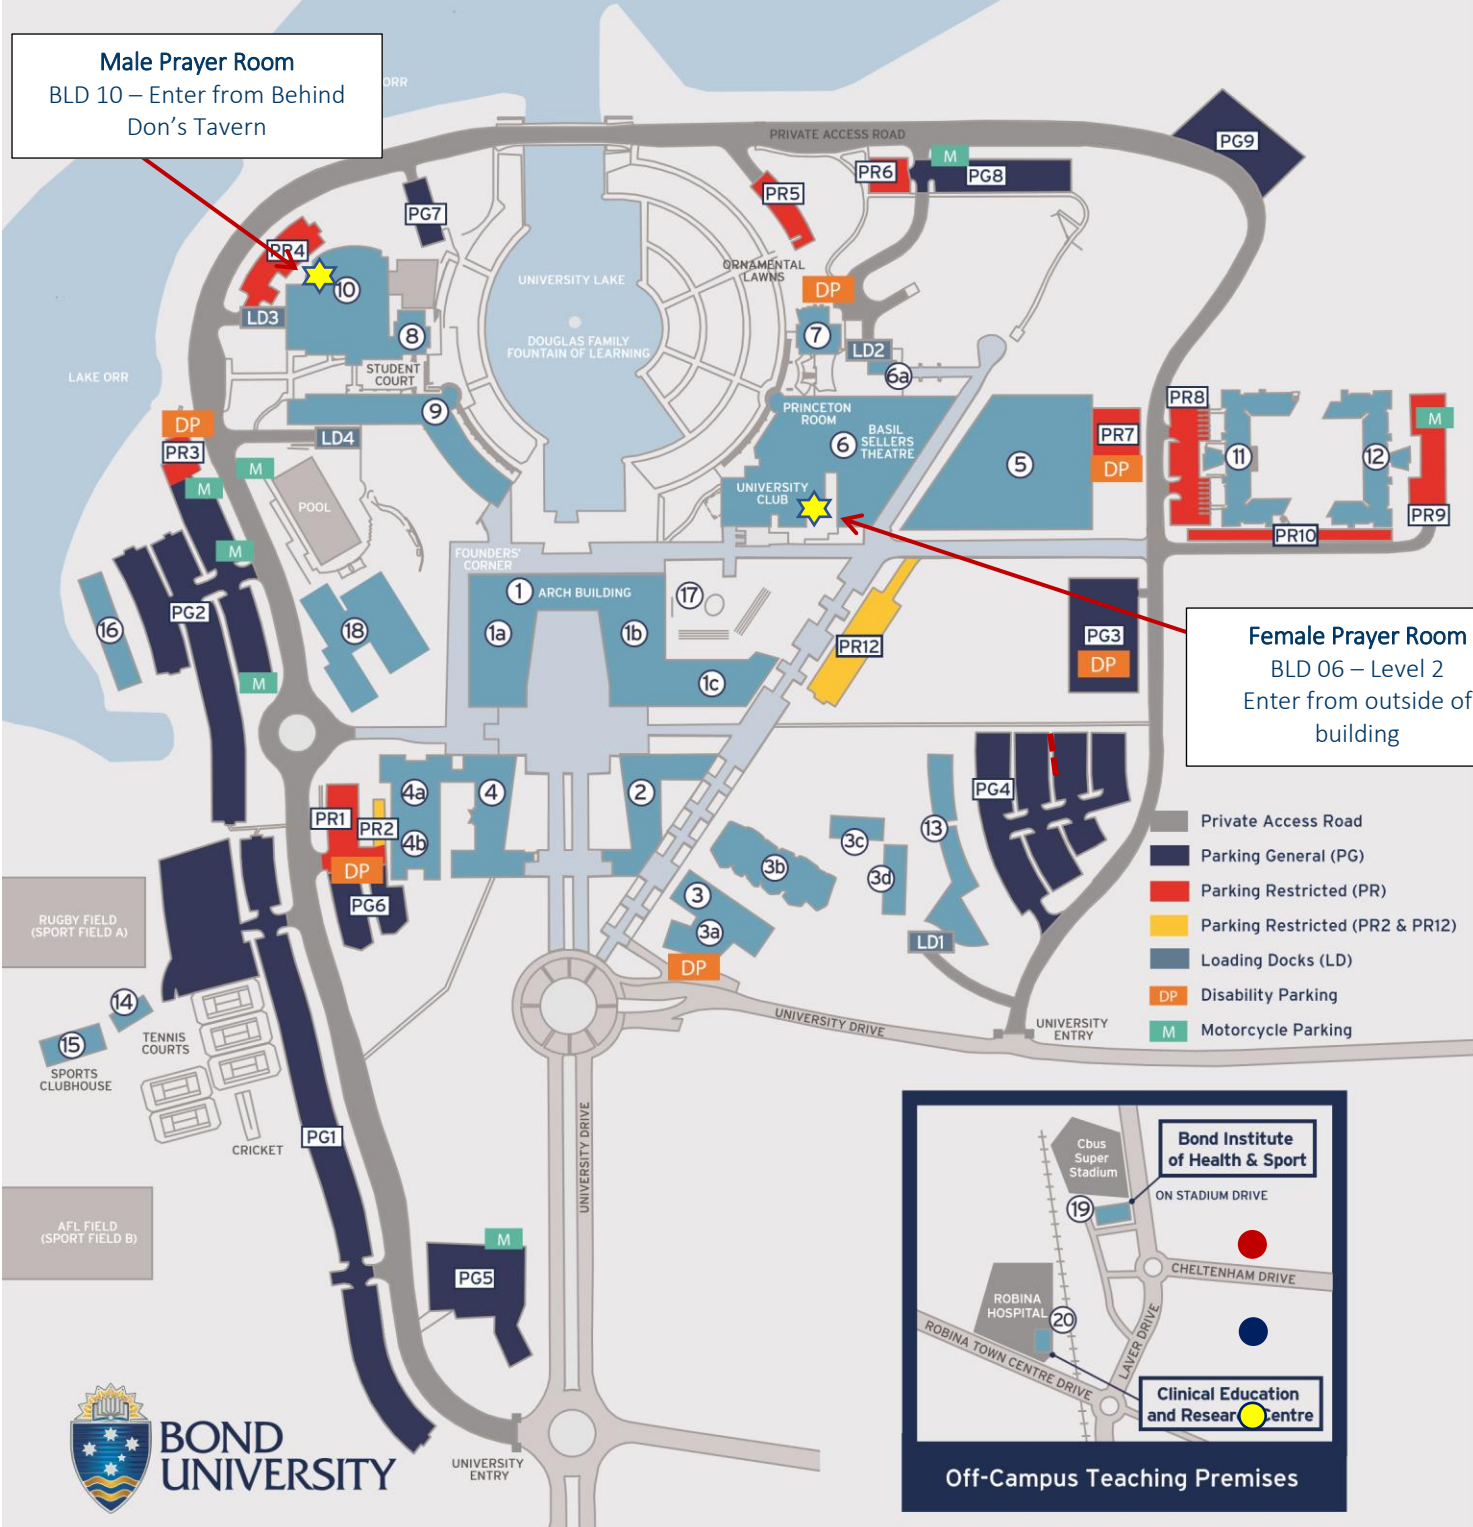

Male Prayer Room
BLD 10 – Enter from Behind Don's Tavern

Female Prayer Room
BLD 06 – Level 2
Enter from outside of building

- 1 Arch Building**
Chancellor Offices and Meeting Rooms Level 6
Loggia and Council Meeting Room Level 6
- Faculty of Society & Design**
- 1a** Alumni and Development Office Level 1
Centre for Autism Spectrum Disorders Level 1
Film and Television Offices Level 1
Interdisciplinary Centre for the Artificial Mind (ICAM) Level 1
Balnaves Foundation Multimedia Learning Centre Level 2
Society & Design Students' Association Office Level 2
- 1b** Computer Labs Level 1
Development Studio Level 1
Journalism Newsroom Level 1
Level Up Lab Level 1
Upper Basement Advertising Agency Level 1
John and Alison Kearney Main Library Level 2
Library and Computing Service Desk Level 2
Papyrus Cafe Level 2
University Bookshop and Print Shop Level 2
- 1c** Information Technology Services Level 2
Office of Learning and Teaching Level 3
Library Services Level 4
Research Services Level 4
- 2 Bond Business School**
Administration Level 2
Macquarie Trading Room Level 2
Business Students' Association Level 2
Big Data Centre Level 3
Bond Business School Reception Level 3
Bond Business Commercialisation Centre Level 3
Transformer Level 3
- 3 Society & Design Precinct**
- 3a** Living Lab Level 2
- 3a** Abelian School of Architecture Level 1
- 3c** Architecture Workshops and Robotics Laboratory Level 1
- 3d** Architecture Workshops and Fabrication Laboratory Level 1
- 4 Faculty of Law**
John and Alison Kearney Law Library Level 2
Faculty of Law Reception Level 1
- 4a** Law Students' Association Office Level 1
Legal Skills Centre Level 2
Moot Courts Level 3
Psychology Clinic Level 1
Finance and Payroll Level 3
Human Resources Level 3
Workplace Health and Safety Level 3
- 4b** Psychology Clinic Level 1
Finance and Payroll Level 3
Human Resources Level 3
Workplace Health and Safety Level 3
- 5 Faculty of Health Sciences & Medicine**
Faculty of Health Sciences & Medicine Reception Level 1
Anatomy and Science Laboratories Level 2
Gregor Heiner Lecture Theatre Level 3
Seminar Rooms Level 3
Health Sciences and Medicine Students' Association Office Level 4
- 6 University Centre**
Bond Express Level 1
Bond International Level 1
Lakeside Restaurant and Bar Level 1
Office of Future Students Level 1
Undergraduate Student Lounge Level 1
Events Centre Level 2
Film and Television Studios Level 2
Postgraduate Student Lounge Level 2
Theatres 2, 3 and 4 Level 2, 3
Seminar Rooms Level 2, 3, 4
Basil Sellers Theatre Level 3
Princeton Room Level 3
The Cecil and Ida Green University Club and Restaurant Level 3
Faculty of Society & Design Equipment Loans Store Level 3
- 6a** Faculty of Society & Design Equipment Loans Store Level 3
- 7 South Tower Student Accommodation**
Bond University Student Association Level 1
IT Procurement and Assets Level 1
- 8 North Tower Student Accommodation**
Nyombil Indigenous Support Centre Level 1
- 9 Student Centre**
Career Development Centre Level 1
Cashier Level 1
Office of Admissions Level 1
Student Business Centre Level 1
Student Learning Support Level 1
Student Flights Level 1
Staff and Student Medical Clinic Level 1
Bond University College Level 2
Bond University Sport Level 2
- 10 Recreation Centre**
Campus Safety and Security Level 1
Disability Support Office Level 1
Don's Tavern Level 1
International Student Support Level 1
Mail Room Level 1
Office of Marketing Level 1
Residential Tutoring Services Level 1
Student Housing Level 1
Student Systems and Data Level 1
Sports Hall Level 2
- 11 A Block Student Accommodation** Level 1
- 12 B Block Student Accommodation** Level 1
- 13 Office of Facilities Management** Level 1
- 14 Sports Administration** Level 1
- 15 The Fabian Fay Clubhouse** Level 1
- 16 Somerset Boathouse** Level 1
- 17 ADCO Amphitheatre and Alumni Club** Level 1
- 18 Sports Centre** Level 1
- 19 Bond Institute of Health and Sport** Level 1
- 20 Bond University Clinical Education and Research Centre** Level 1